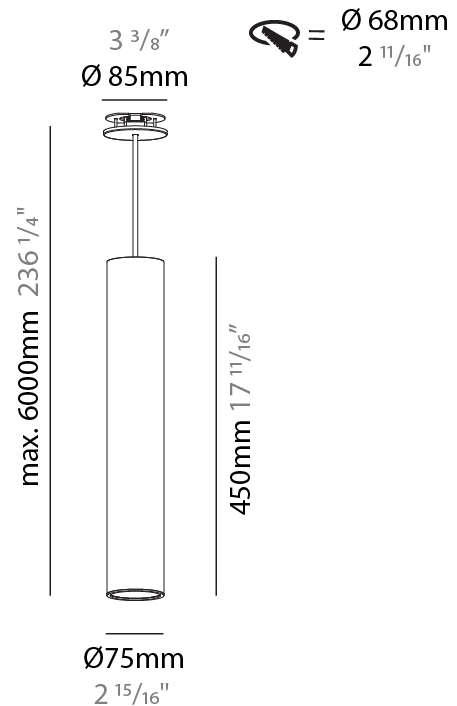

PHYSICAL

Shape: Cylinder
Diameter (mm): 75
Diameter (in): 2 ¹⁵/₁₆
Height (mm): 450
Height (in): 17 ¹¹/₁₆
Max. Overall Height (mm): 2450
Max. Overall Height (in): 96 ⁷/₁₆
Light Distribution: Direct / Indirect
Diffuser: Shine Ring 0-6
Fixture Finish: SSR / BKV / CWI / CRY / HAB / UFT / ITA / RUA / FTG / MYG / LOD / PUS / FRO / FUP / KIA / POP / BLS / SPG / MEY / GOH / GUM / CHC / COM / ABZ / JAG / OBR / MOS / ROR
Fixture Material: Aluminum
Cable Details: 2000mm / 6000mm Cable in White / Black / Orange / Red
Cut-out Measurements: 68mm / 2 11/16"

ELECTRICAL

Lamp Type: LED (Zhaga Standard)
Input Wattage (W): 19
Total Output Wattage (W): 17.2
Dimming: Non-Dimming / Phase Dimming (120vac Only)
Driver Included: Yes
Driver Location: Integrated
Driver Type: Constant Current - Universal
Driver Class: Class 2
Input Voltage (V): 120 - 277
Constant Current (MA): 500
Upon Request: (Not included - see components) Remote: 0-10Vdc dimming

LED

Number of LEDs: 1
Color Temperature (°K): 2700 / 3000 / 4000
Max. Delivered Lumen (lm): 923
CRI: >90 CRI
Lamp Life (hrs): 50000
Upon Request: ***3500K available in minimum quantities (larger quantities upon request)

OPTICAL

Reflector: 18 / 36 / 52

RATINGS AND CERTIFICATIONS

Certified By: Certified for North American Standards
IP rating: IP20